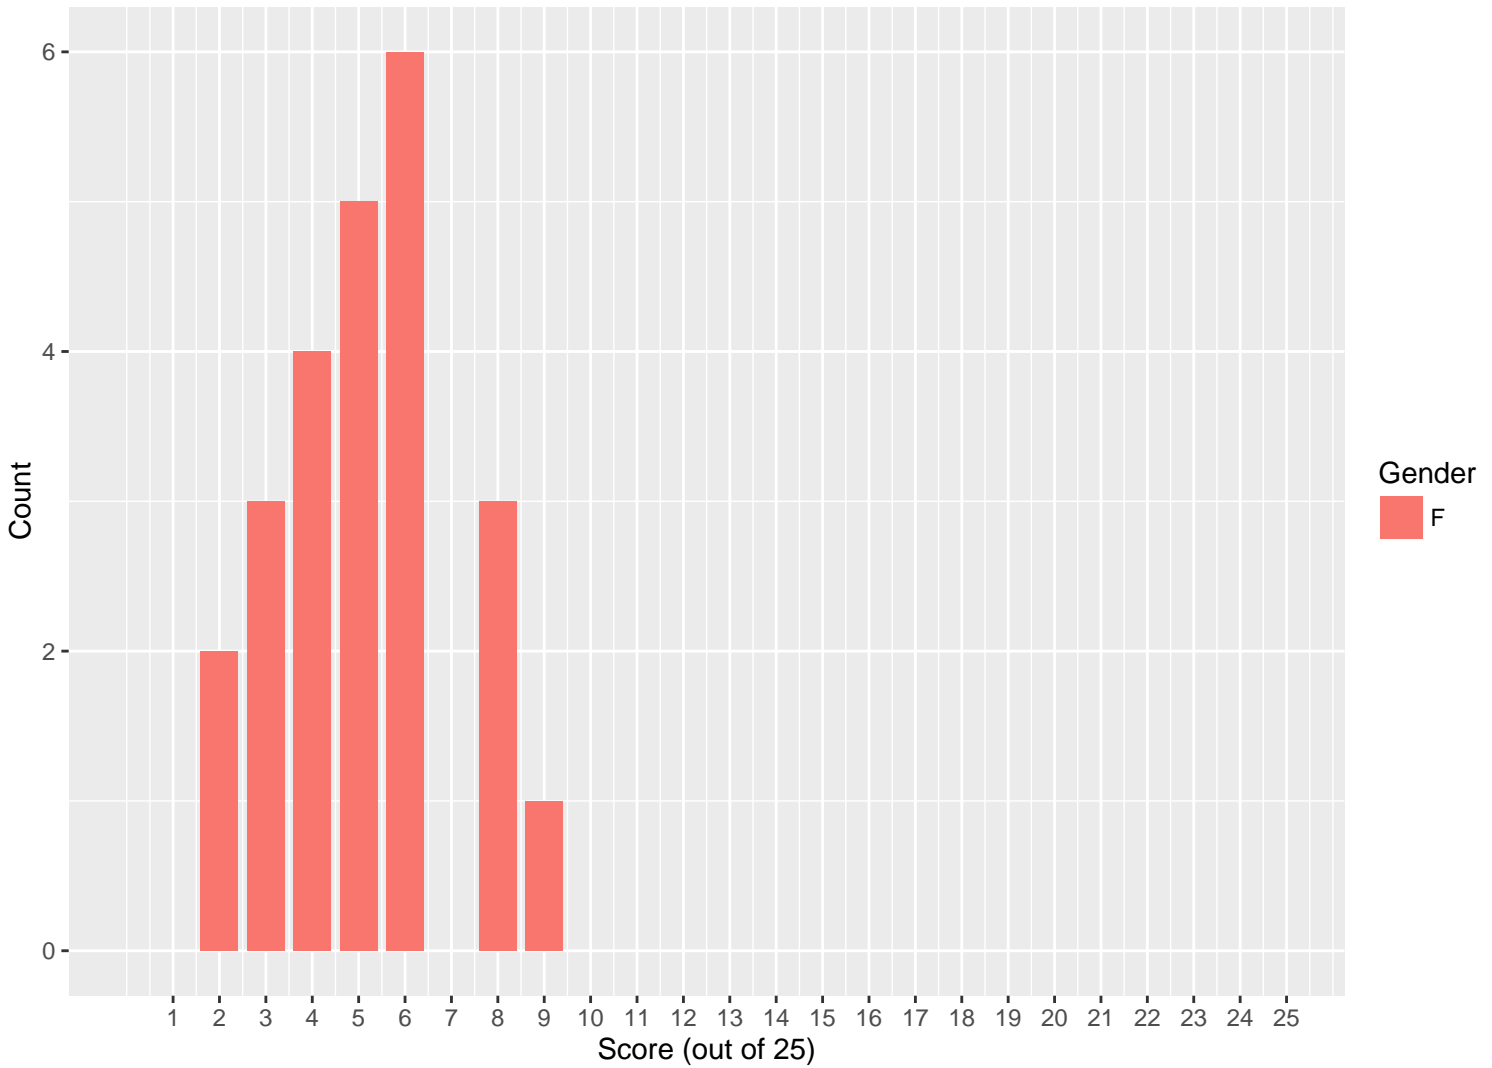

Score Distribution for BAGHDAD ISHIK GIRLS COLLEGE

Summary Statistics for Your School

Number of Students	Mean	Median	Top 1% Score	Top 5% Score	Top 10% Score	Top 25% Score
24	5.1	5	9	8	8	6

Summary Statistics for IRAQ