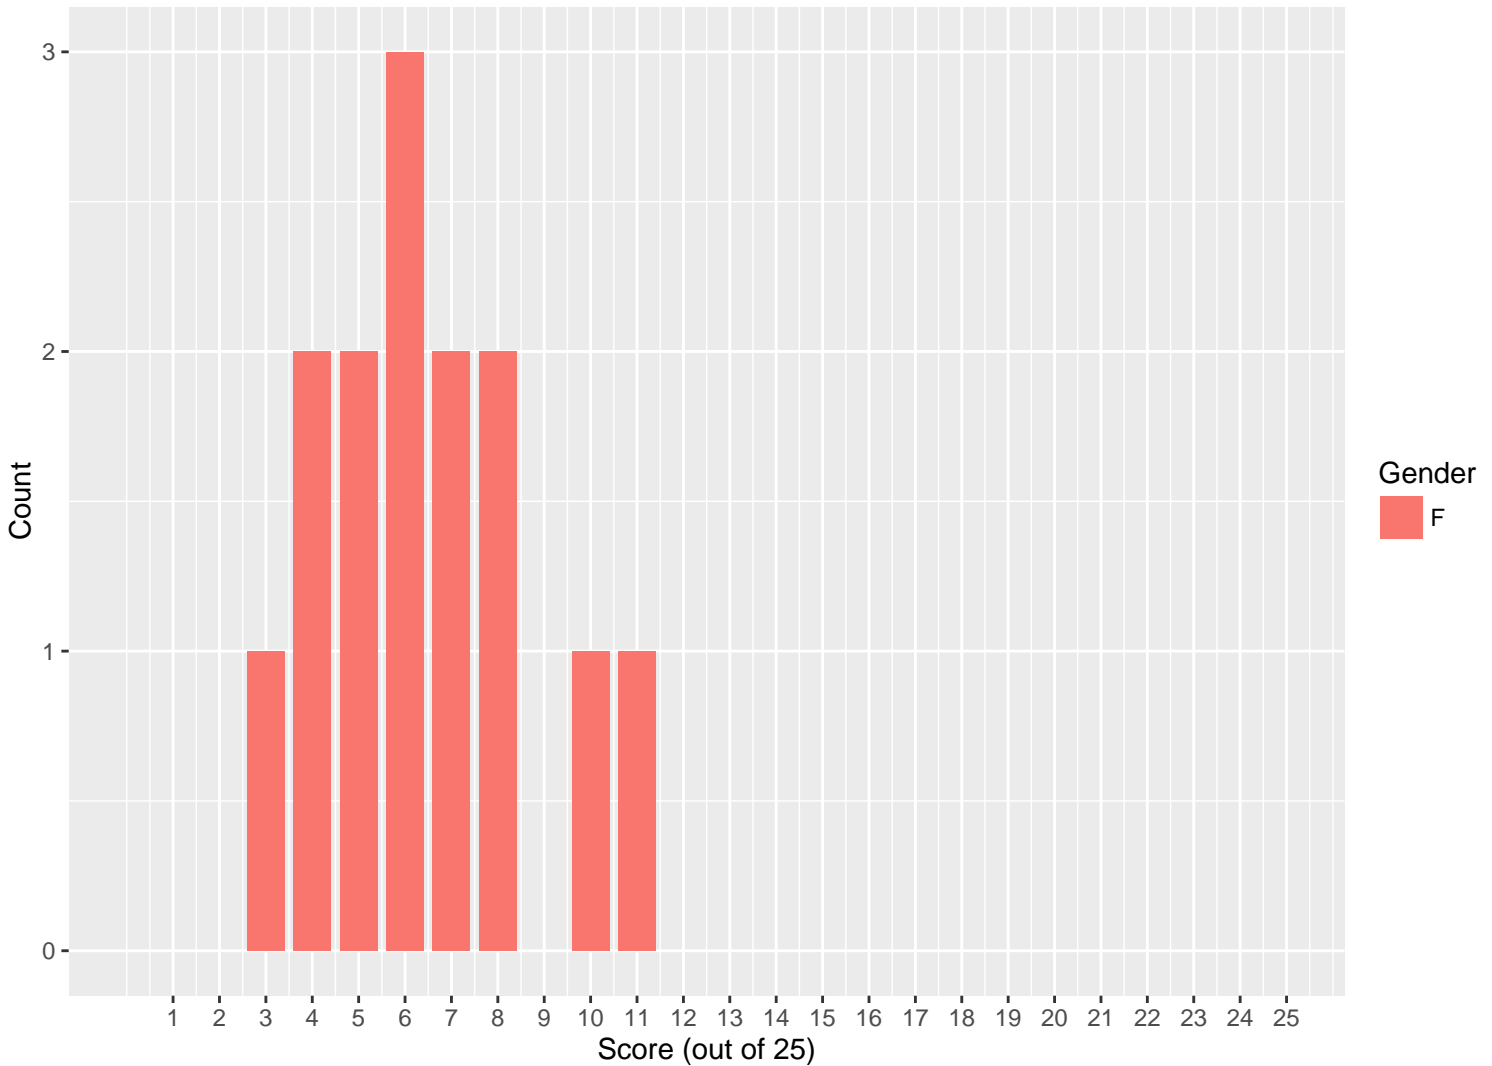

Score Distribution for KIRKUK CAG GIRLS SCHOOL

Summary Statistics for Your School

Number of Students	Mean	Median	Top 1% Score	Top 5% Score	Top 10% Score	Top 25% Score
14	6.4	6	11	11	10	8

Summary Statistics for IRAQ

Number of Students	Mean	Median	Top 1% Score	Top 5% Score	Top 10% Score	Top 25% Score
634	5.3	5	12	9	8	7

KIRKUK CAG GIRLS SCHOOL  
How Your Students Answered Each Problem

PROBLEM	A	B	C	D	E	X	CORRECT
1	0%	14.3%	78.6%	0%	7.1%	0%	C
2	28.6%	7.1%	14.3%	21.4%	21.4%	7.1%	A
3	28.6%	7.1%	7.1%	35.7%	21.4%	0%	A
4	14.3%	28.6%	7.1%	7.1%	42.9%	0%	B
5	21.4%	14.3%	14.3%	14.3%	35.7%	0%	E
6	7.1%	28.6%	42.9%	7.1%	14.3%	0%	B
7	21.4%	21.4%	14.3%	7.1%	28.6%	7.1%	B
8	14.3%	7.1%	28.6%	42.9%	7.1%	0%	C
9	14.3%	7.1%	42.9%	0%	21.4%	14.3%	B
10	57.1%	14.3%	7.1%	14.3%	0%	7.1%	D
11	21.4%	0%	7.1%	7.1%	50%	14.3%	B
12	21.4%	14.3%	28.6%	21.4%	14.3%	0%	B
13	14.3%	14.3%	7.1%	14.3%	42.9%	7.1%	D
14	21.4%	28.6%	14.3%	21.4%	14.3%	0%	A
15	7.1%	14.3%	42.9%	14.3%	7.1%	14.3%	C
16	21.4%	7.1%	21.4%	14.3%	28.6%	7.1%	D
17	28.6%	21.4%	0%	21.4%	21.4%	7.1%	D
18	35.7%	7.1%	7.1%	21.4%	14.3%	14.3%	C
19	0%	28.6%	7.1%	14.3%	35.7%	14.3%	E
20	42.9%	7.1%	42.9%	0%	0%	7.1%	A
21	7.1%	21.4%	14.3%	42.9%	0%	14.3%	B
22	7.1%	7.1%	28.6%	42.9%	0%	14.3%	C
23	7.1%	14.3%	28.6%	7.1%	21.4%	21.4%	C
24	14.3%	21.4%	7.1%	42.9%	0%	14.3%	A
25	14.3%	35.7%	7.1%	21.4%	7.1%	14.3%	B