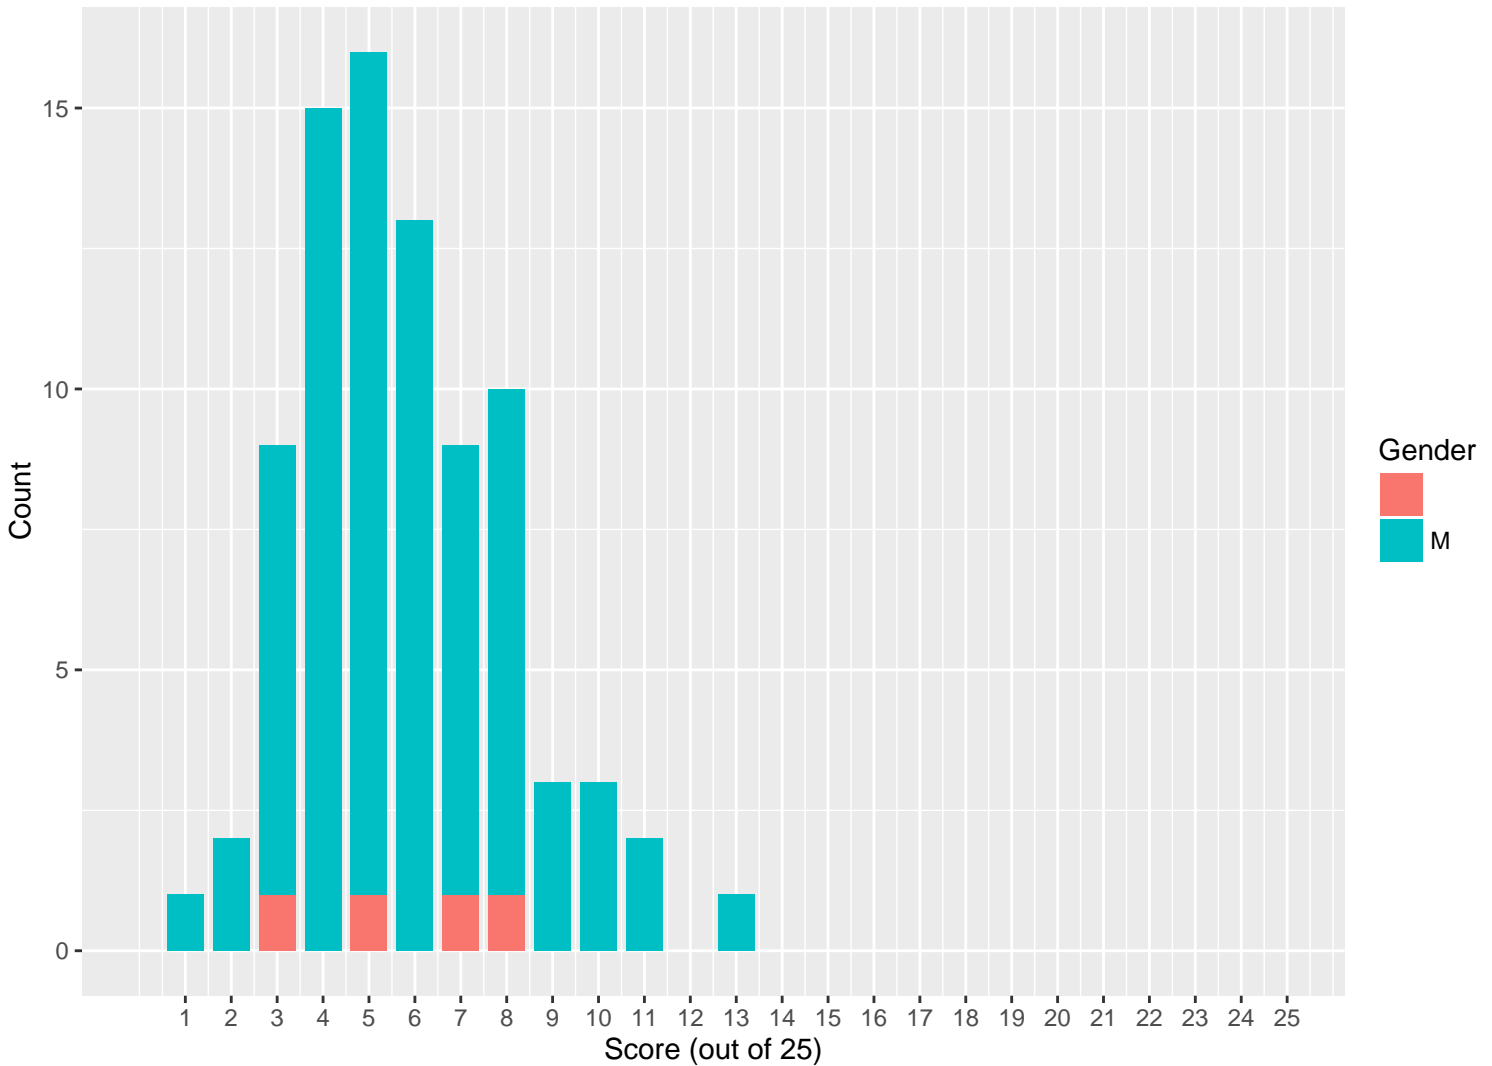

Score Distribution for SALAHADDIN AYYUBI SECONDARY SCHOOL

Summary Statistics for Your School

Number of Students	Mean	Median	Top 1% Score	Top 5% Score	Top 10% Score	Top 25% Score
84	5.8	5	13	10	9	7

Summary Statistics for IRAQ

Number of Students	Mean	Median	Top 1% Score	Top 5% Score	Top 10% Score	Top 25% Score
634	5.3	5	12	9	8	7

SALAHADDIN AYYUBI SECONDARY SCHOOL
How Your Students Answered Each Problem

PROBLEM	A	B	C	D	E	X	CORRECT
1	3.6%	8.3%	82.1%	2.4%	3.6%	0%	C
2	20.2%	6%	15.5%	9.5%	46.4%	2.4%	A
3	42.9%	10.7%	4.8%	33.3%	7.1%	1.2%	A
4	16.7%	16.7%	11.9%	21.4%	32.1%	1.2%	B
5	19%	11.9%	13.1%	41.7%	9.5%	4.8%	E
6	10.7%	31%	45.2%	3.6%	6%	3.6%	B
7	52.4%	17.9%	7.1%	11.9%	8.3%	2.4%	B
8	23.8%	9.5%	17.9%	21.4%	22.6%	4.8%	C
9	11.9%	22.6%	26.2%	22.6%	11.9%	4.8%	B
10	27.4%	10.7%	21.4%	22.6%	11.9%	6%	D
11	2.4%	19%	11.9%	27.4%	34.5%	4.8%	B
12	21.4%	16.7%	22.6%	26.2%	10.7%	2.4%	B
13	16.7%	16.7%	16.7%	21.4%	21.4%	7.1%	D
14	23.8%	22.6%	17.9%	22.6%	8.3%	4.8%	A
15	15.5%	17.9%	19%	21.4%	20.2%	6%	C
16	33.3%	14.3%	21.4%	14.3%	10.7%	6%	D
17	8.3%	22.6%	26.2%	20.2%	17.9%	4.8%	D
18	14.3%	17.9%	21.4%	28.6%	11.9%	6%	C
19	21.4%	26.2%	15.5%	16.7%	11.9%	8.3%	E
20	14.3%	21.4%	28.6%	14.3%	14.3%	7.1%	A
21	17.9%	16.7%	15.5%	21.4%	21.4%	7.1%	B
22	11.9%	27.4%	14.3%	20.2%	20.2%	6%	C
23	17.9%	22.6%	31%	15.5%	6%	7.1%	C
24	23.8%	21.4%	19%	19%	10.7%	6%	A
25	14.3%	22.6%	11.9%	28.6%	15.5%	7.1%	B