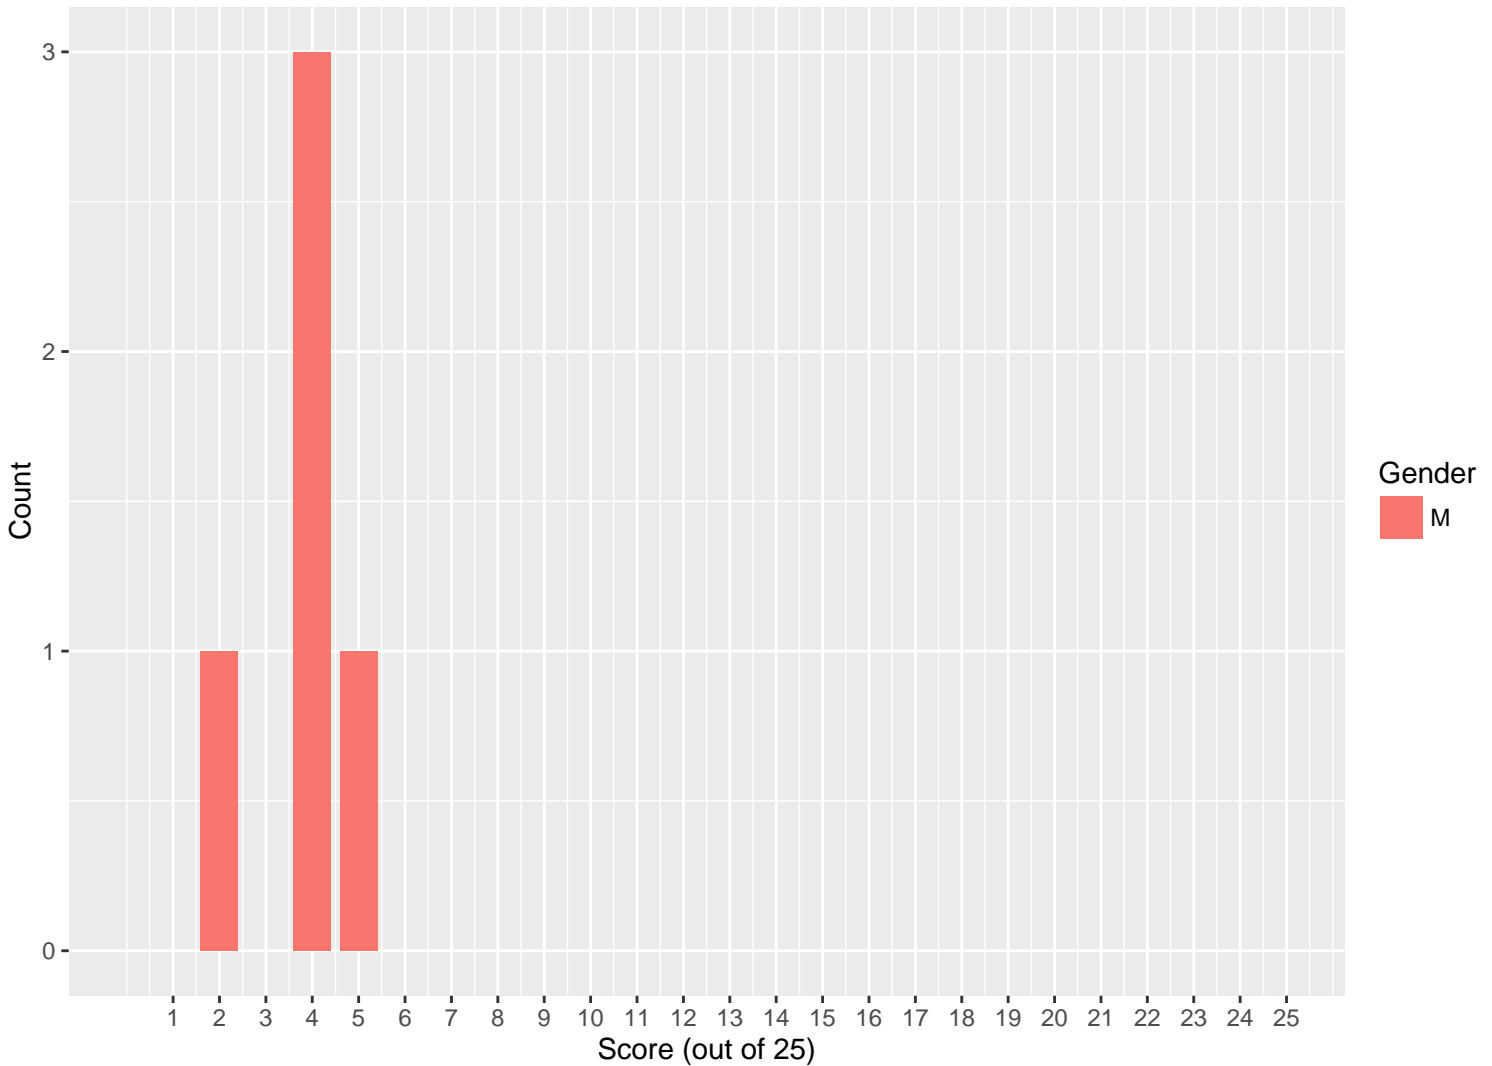

Score Distribution for SORAN ISHIK SCHOOL

Summary Statistics for Your School

Number of Students	Mean	Median	Top 1% Score	Top 5% Score	Top 10% Score	Top 25% Score
5	3.8	4	5	5	5	4

Summary Statistics for IRAQ

Number of Students	Mean	Median	Top 1% Score	Top 5% Score	Top 10% Score	Top 25% Score
634	5.3	5	12	9	8	7

SORAN ISHIK SCHOOL

How Your Students Answered Each Problem

PROBLEM	A	B	C	D	E	X	CORRECT
1	60%	0%	40%	0%	0%	0%	C
2	20%	0%	0%	20%	60%	0%	A
3	20%	0%	60%	20%	0%	0%	A
4	0%	0%	60%	0%	40%	0%	B
5	20%	20%	0%	60%	0%	0%	E
6	0%	20%	0%	40%	40%	0%	B
7	60%	20%	0%	20%	0%	0%	B
8	40%	0%	20%	0%	40%	0%	C
9	0%	20%	60%	20%	0%	0%	B
10	0%	0%	20%	60%	0%	20%	D
11	0%	0%	0%	60%	40%	0%	B
12	0%	20%	60%	20%	0%	0%	B
13	40%	20%	20%	20%	0%	0%	D
14	0%	60%	0%	40%	0%	0%	A
15	40%	20%	0%	20%	20%	0%	C
16	20%	0%	0%	20%	60%	0%	D
17	40%	20%	0%	20%	20%	0%	D
18	40%	0%	20%	0%	40%	0%	C
19	0%	20%	40%	20%	20%	0%	E
20	0%	0%	0%	20%	80%	0%	A
21	40%	0%	20%	0%	40%	0%	B
22	40%	0%	0%	20%	40%	0%	C
23	40%	20%	20%	20%	0%	0%	C
24	0%	80%	0%	20%	0%	0%	A
25	20%	20%	40%	0%	20%	0%	B