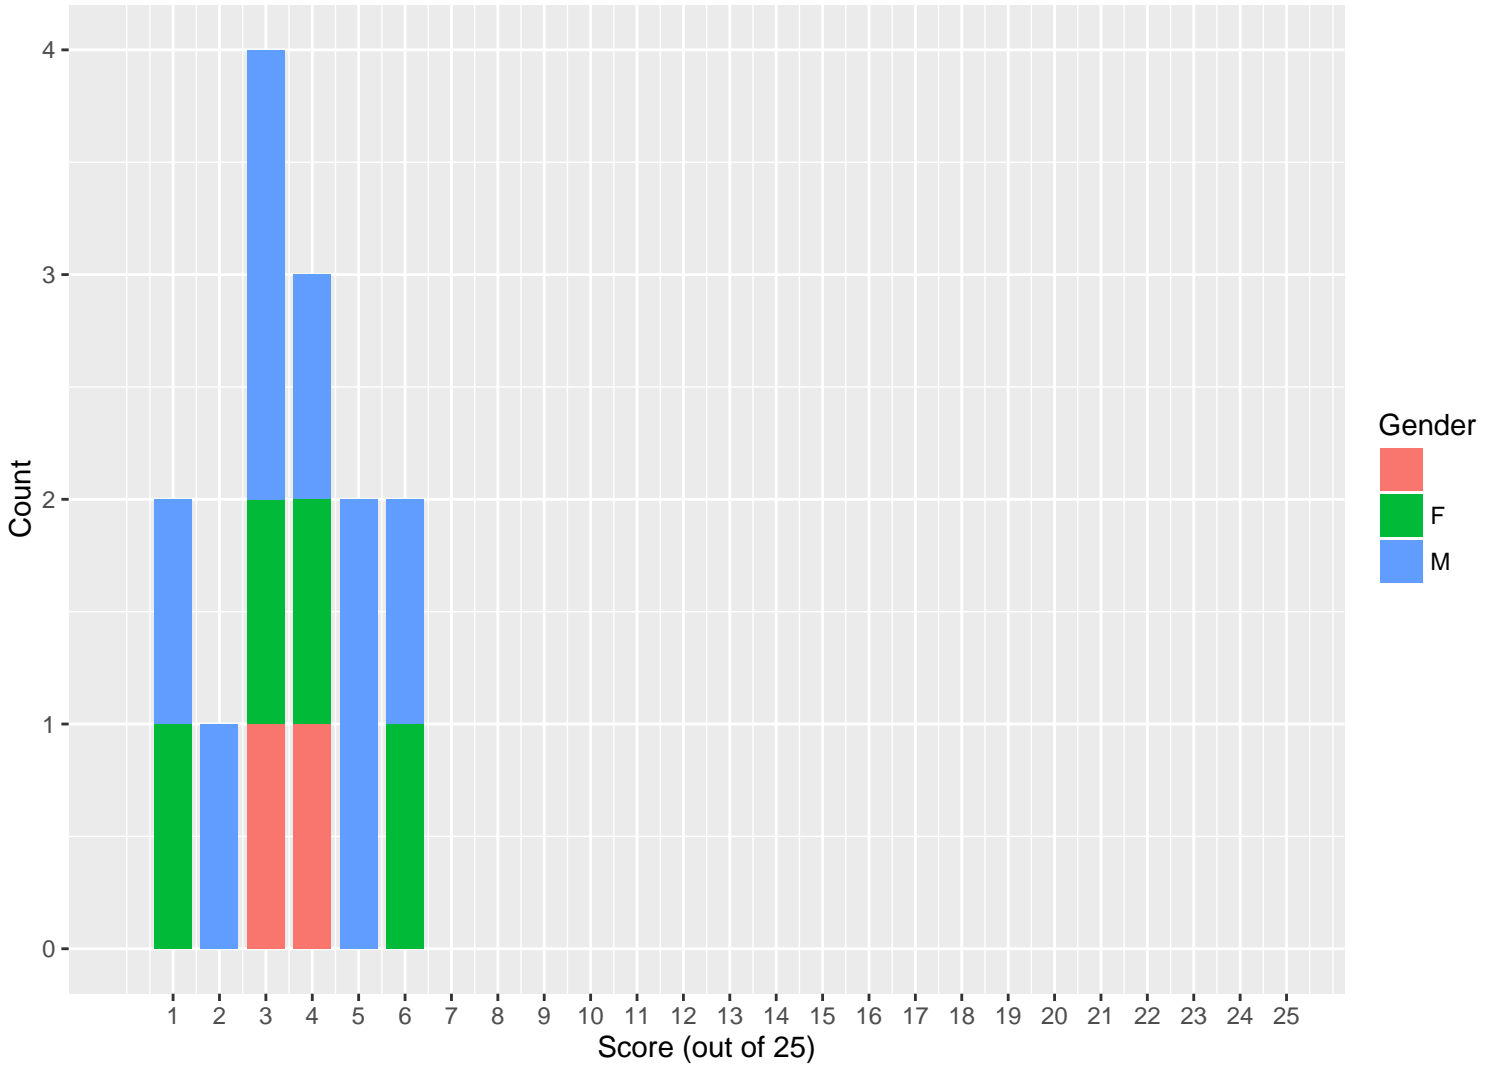

Score Distribution for GULAN PRIMARY SCHOOL

Summary Statistics for Your School

Number of Students	Mean	Median	Top 1% Score	Top 5% Score	Top 10% Score	Top 25% Score
15	3.3	3	6	6	6	5

Summary Statistics for IRAQ

Number of Students	Mean	Median	Top 1% Score	Top 5% Score	Top 10% Score	Top 25% Score
634	5.3	5	12	9	8	7

GULAN PRIMARY SCHOOL
How Your Students Answered Each Problem

PROBLEM	A	B	C	D	E	X	CORRECT
1	0%	33.3%	46.7%	6.7%	0%	13.3%	C
2	0%	13.3%	26.7%	6.7%	40%	13.3%	A
3	13.3%	13.3%	20%	26.7%	20%	6.7%	A
4	26.7%	6.7%	13.3%	20%	26.7%	6.7%	B
5	6.7%	33.3%	26.7%	20%	0%	13.3%	E
6	13.3%	40%	20%	0%	13.3%	13.3%	B
7	26.7%	20%	6.7%	20%	13.3%	13.3%	B
8	13.3%	13.3%	13.3%	40%	6.7%	13.3%	C
9	20%	0%	26.7%	26.7%	13.3%	13.3%	B
10	40%	13.3%	6.7%	20%	6.7%	13.3%	D
11	13.3%	6.7%	6.7%	13.3%	26.7%	33.3%	B
12	13.3%	6.7%	0%	40%	13.3%	26.7%	B
13	13.3%	26.7%	6.7%	0%	26.7%	26.7%	D
14	13.3%	6.7%	40%	6.7%	20%	13.3%	A
15	20%	13.3%	13.3%	6.7%	13.3%	33.3%	C
16	13.3%	33.3%	0%	0%	20%	33.3%	D
17	0%	13.3%	26.7%	13.3%	20%	26.7%	D
18	13.3%	13.3%	13.3%	13.3%	13.3%	33.3%	C
19	13.3%	6.7%	13.3%	20%	6.7%	40%	E
20	20%	33.3%	13.3%	0%	0%	33.3%	A
21	0%	20%	6.7%	13.3%	26.7%	33.3%	B
22	0%	20%	20%	13.3%	20%	26.7%	C
23	0%	46.7%	6.7%	6.7%	0%	40%	C
24	20%	13.3%	6.7%	40%	0%	20%	A
25	6.7%	13.3%	6.7%	20%	6.7%	46.7%	B