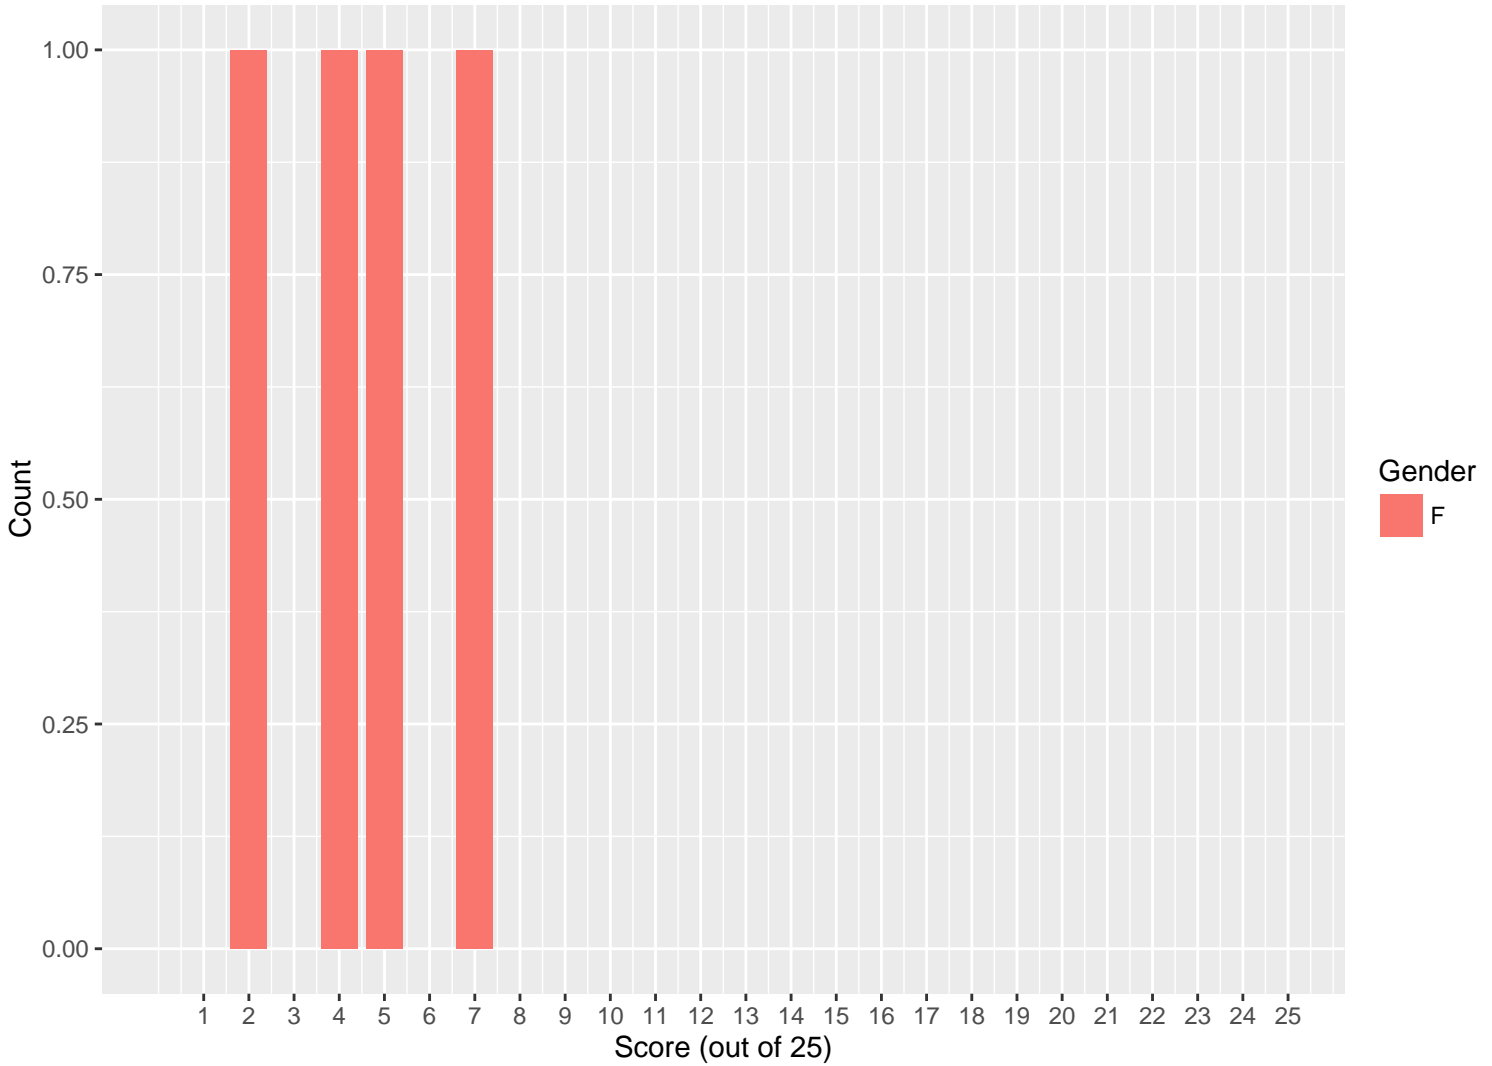

Score Distribution for BRAYATY PRIMARY SCHOOL

Summary Statistics for Your School

Number of Students	Mean	Median	Top 1% Score	Top 5% Score	Top 10% Score	Top 25% Score
4	4.5	4.5	7	7	7	6

Summary Statistics for IRAQ

Number of Students	Mean	Median	Top 1% Score	Top 5% Score	Top 10% Score	Top 25% Score
634	5.3	5	12	9	8	7